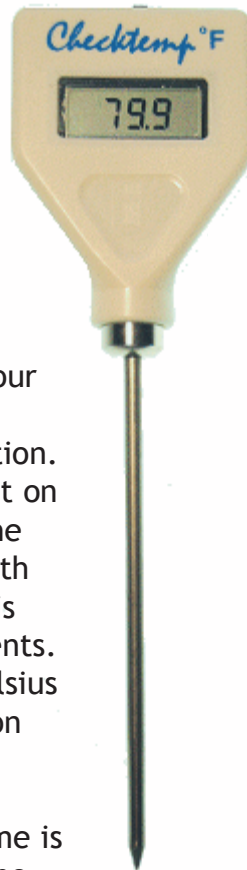

DIGITAL THERMOMETERS

Heavy Use/High Accuracy Checktemp™ Model

Our Checktemp™ is a rugged, water resistant digital thermometer that is constructed for heavy use in an industrial environment. It has been specifically configured for low temperature measurement and general use in food service, storage and refrigerated warehousing and other similar applications.

The Checktemp™ is a classic design that our customers keep asking for, because of its simplicity, accuracy and rugged construction. It doesn't get any simpler than this, turn it on and measure temperatures...that's it. The home plate case design adds to its strength and with this stable shape, Checktemp™ is easy to hold in slippery or wet environments. Checktemp™ comes in Fahrenheit and Celsius versions (be sure to order the right version for your application).

Readout is clear and precise. Training time is minimal. The thermal response time is the best you can get in a digital thermistor-type instrument, and the accuracy is suitable for even the most demanding of food service or cold chain applications.

Comes with a very solid shaft protection sleeve for storage and carrying.